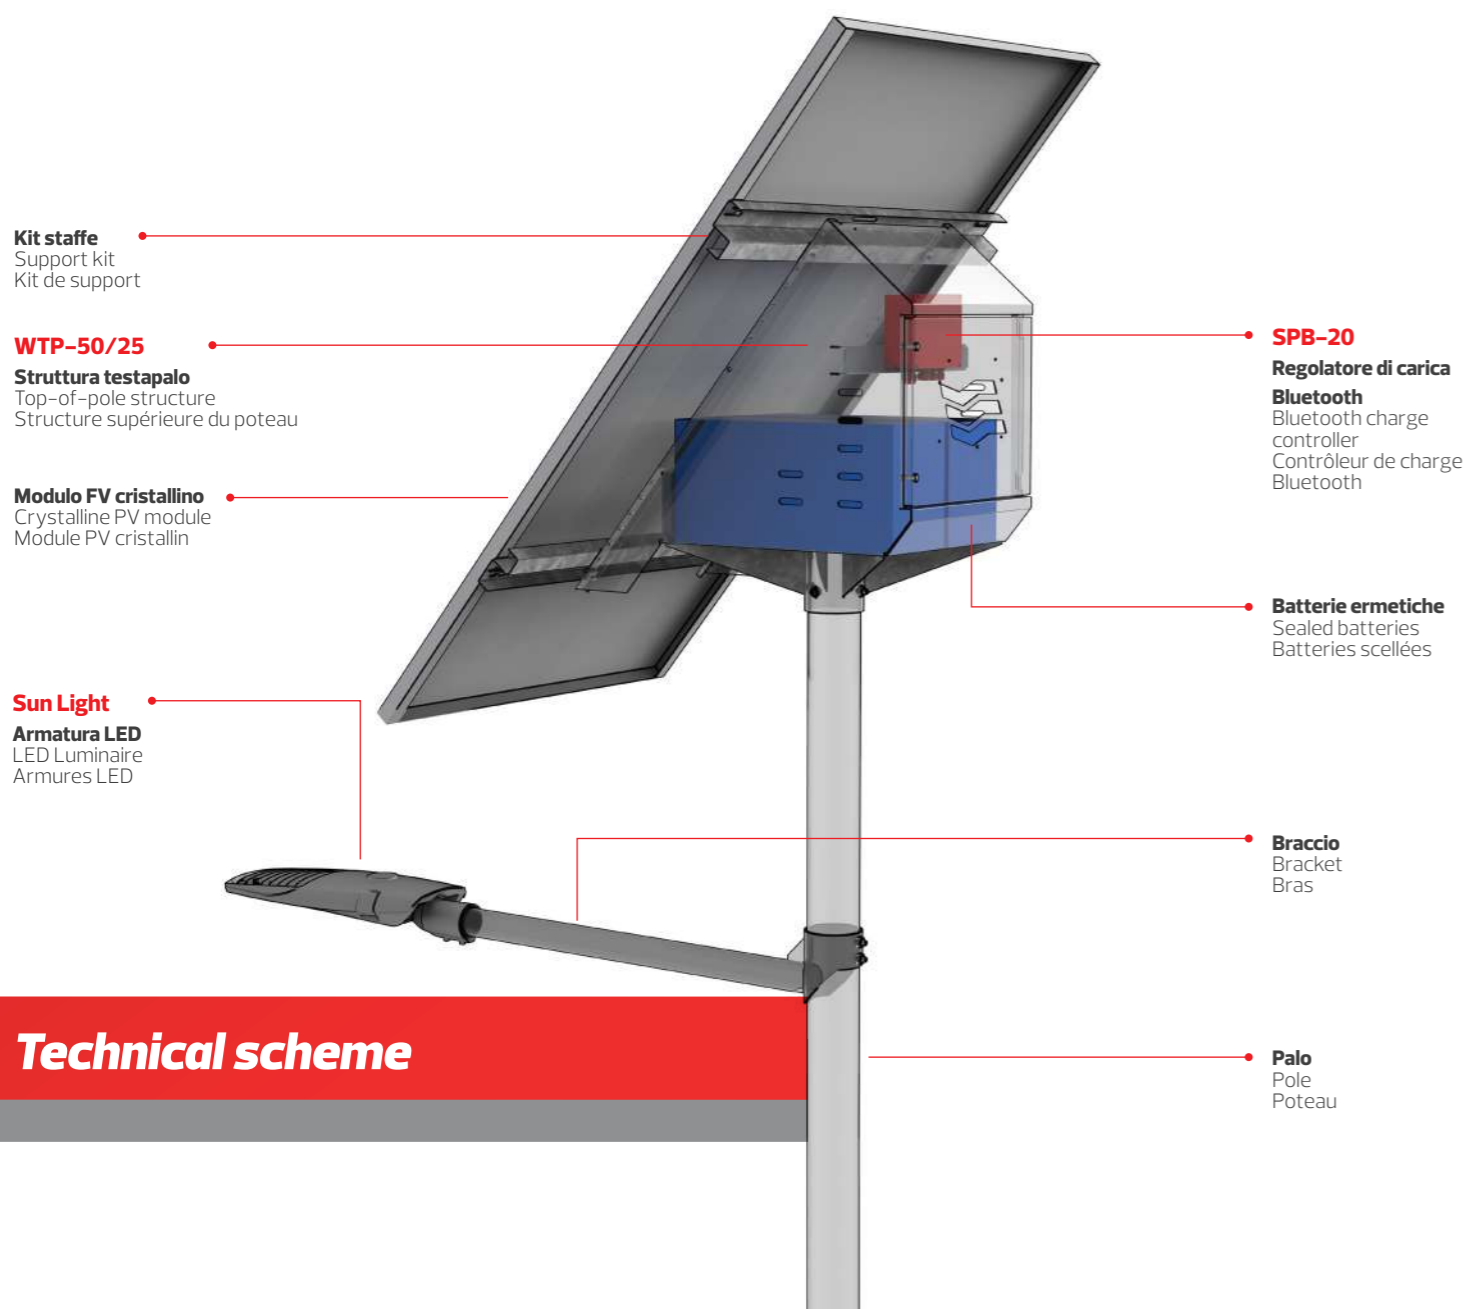

- mesurer le courant / la tension du module PV, de la batterie et de la lampe;
- définir les paramètres d'allumage de la lampe;
- afficher les données de l'enregistreur.

Ce système facilite l'installation et le contrôle du lampadaire, assurant une maintenance efficace et efficiente. Sur demande, le lampadaire peut être fourni avec le contrôleur GSM SPB-LS avec modem 2G pour le contrôle et la surveillance à distance.

**Bluetooth control
included as standard**

Caratteristiche tecniche

[eng] Technical characteristics

[fra] Caractéristiques techniques

Pv module	300W / 150W monocrystalline. Two versions available with tilt angle 50° or 25° for optimum installation at different latitudes.
Battery	Pb Gel deep cycles >1500 (60% DOD) 12V-150Ah / 12V-200Ah / 12V-300Ah / 24V-100Ah / 24V-150Ah
Charge controller *	SPB-20 Bluetooth connection by smartphone or PC. MPPT high efficiency (> 95%)
Street lamp	Sun Light Western CO. Available models: 24W 3418lm / 30W 4209lm / 36W 5044lm / 42W 5697lm / 60W 8422lm / 72W 10088lm / 84W 11394lm
Color temperature – CRI	4000°K – CRI>70
Optic	Asymmetric for street and wide area lighting, suitable for ME class as UNI 11248 and UNI 13201-2 . PMMA material protected by flat glass.
Light control	Self-management flux reduction to maximize lamp operation during cloudy days.
Mechanical parts	Top of pole battery box steel made hot deep galvanized. Wind load resistance in accordance to Eurocode 0-1-3 and production compliant to EN1090-2 . Pole: 7mt high above the ground, steel made and hot deep galvanized .

*on demand may be supplied **SPB-LS/GSM** charge controller with **2G** modem with data monitoring through Western CO. web application (**WCloud**).

Technical scheme

Dimensioni del prodotto

[eng] Product dimensions